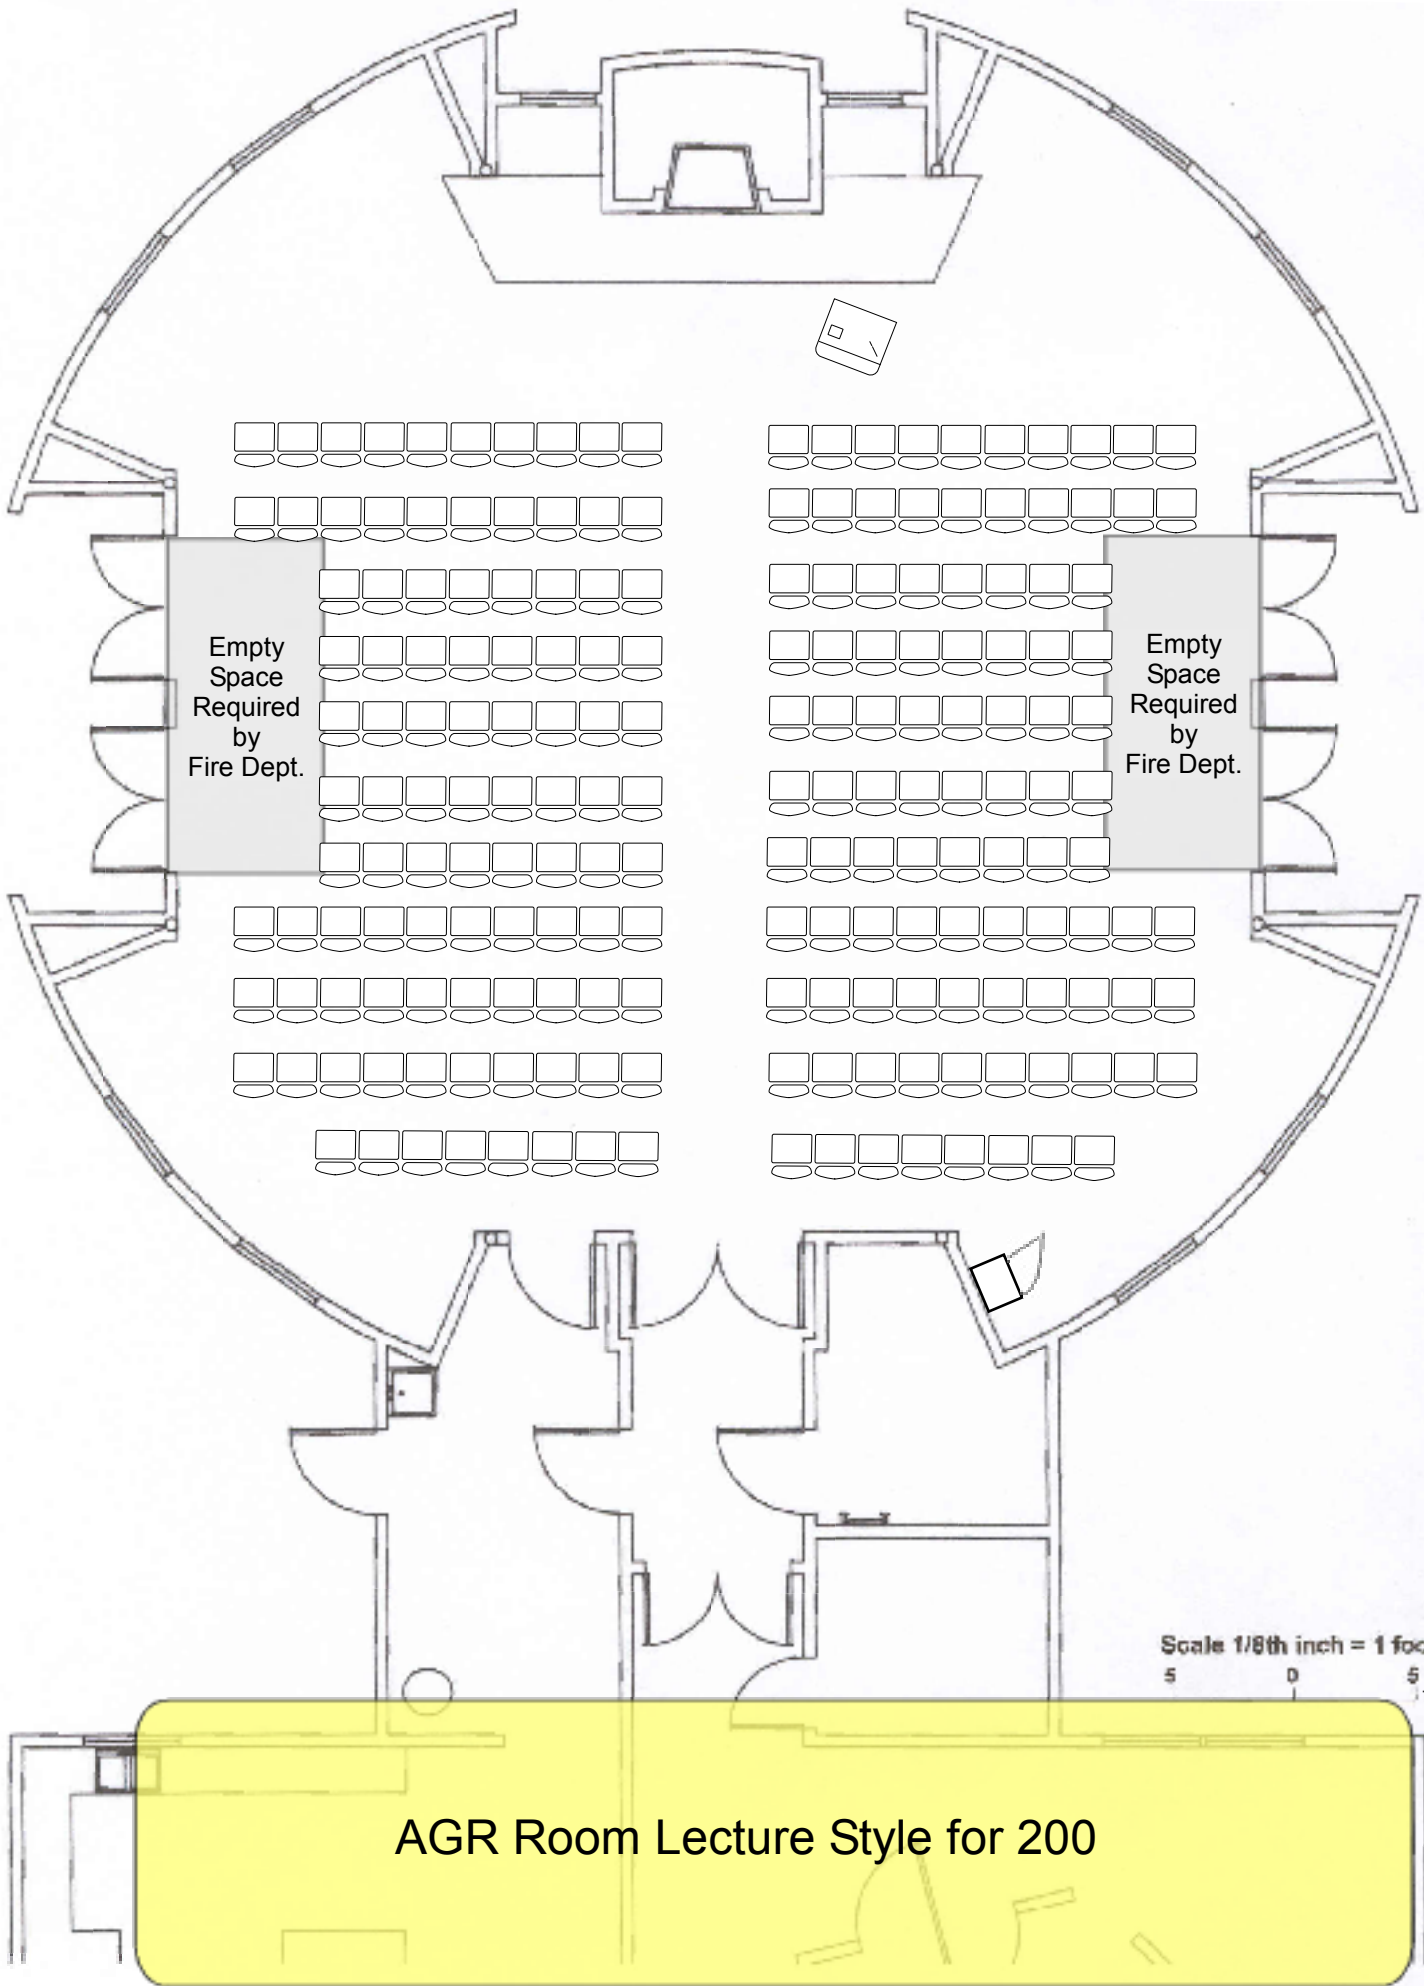

Empty Space Required by Fire Dept.

Empty Space Required by Fire Dept.

Scale 1/8th inch = 1 foot  
5 0 5 feet

AGR Room Classroom Style for 106

Empty Space Required by Fire Dept.

Empty Space Required by Fire Dept.

Scale 1/8th inch = 1 foot  
5 0 5 feet

**AGR Room Banquet Style for 152**

Empty Space Required by Fire Dept.

Empty Space Required by Fire Dept.

Scale 1/8th inch = 1 foot  
5 0 5 feet

AGR Room Lecture Style for 200

AGR ENTRANCE

LOBBY ENTRANCE

Alumni Center Patio

SCALE: 1 INCH = 13 FEET