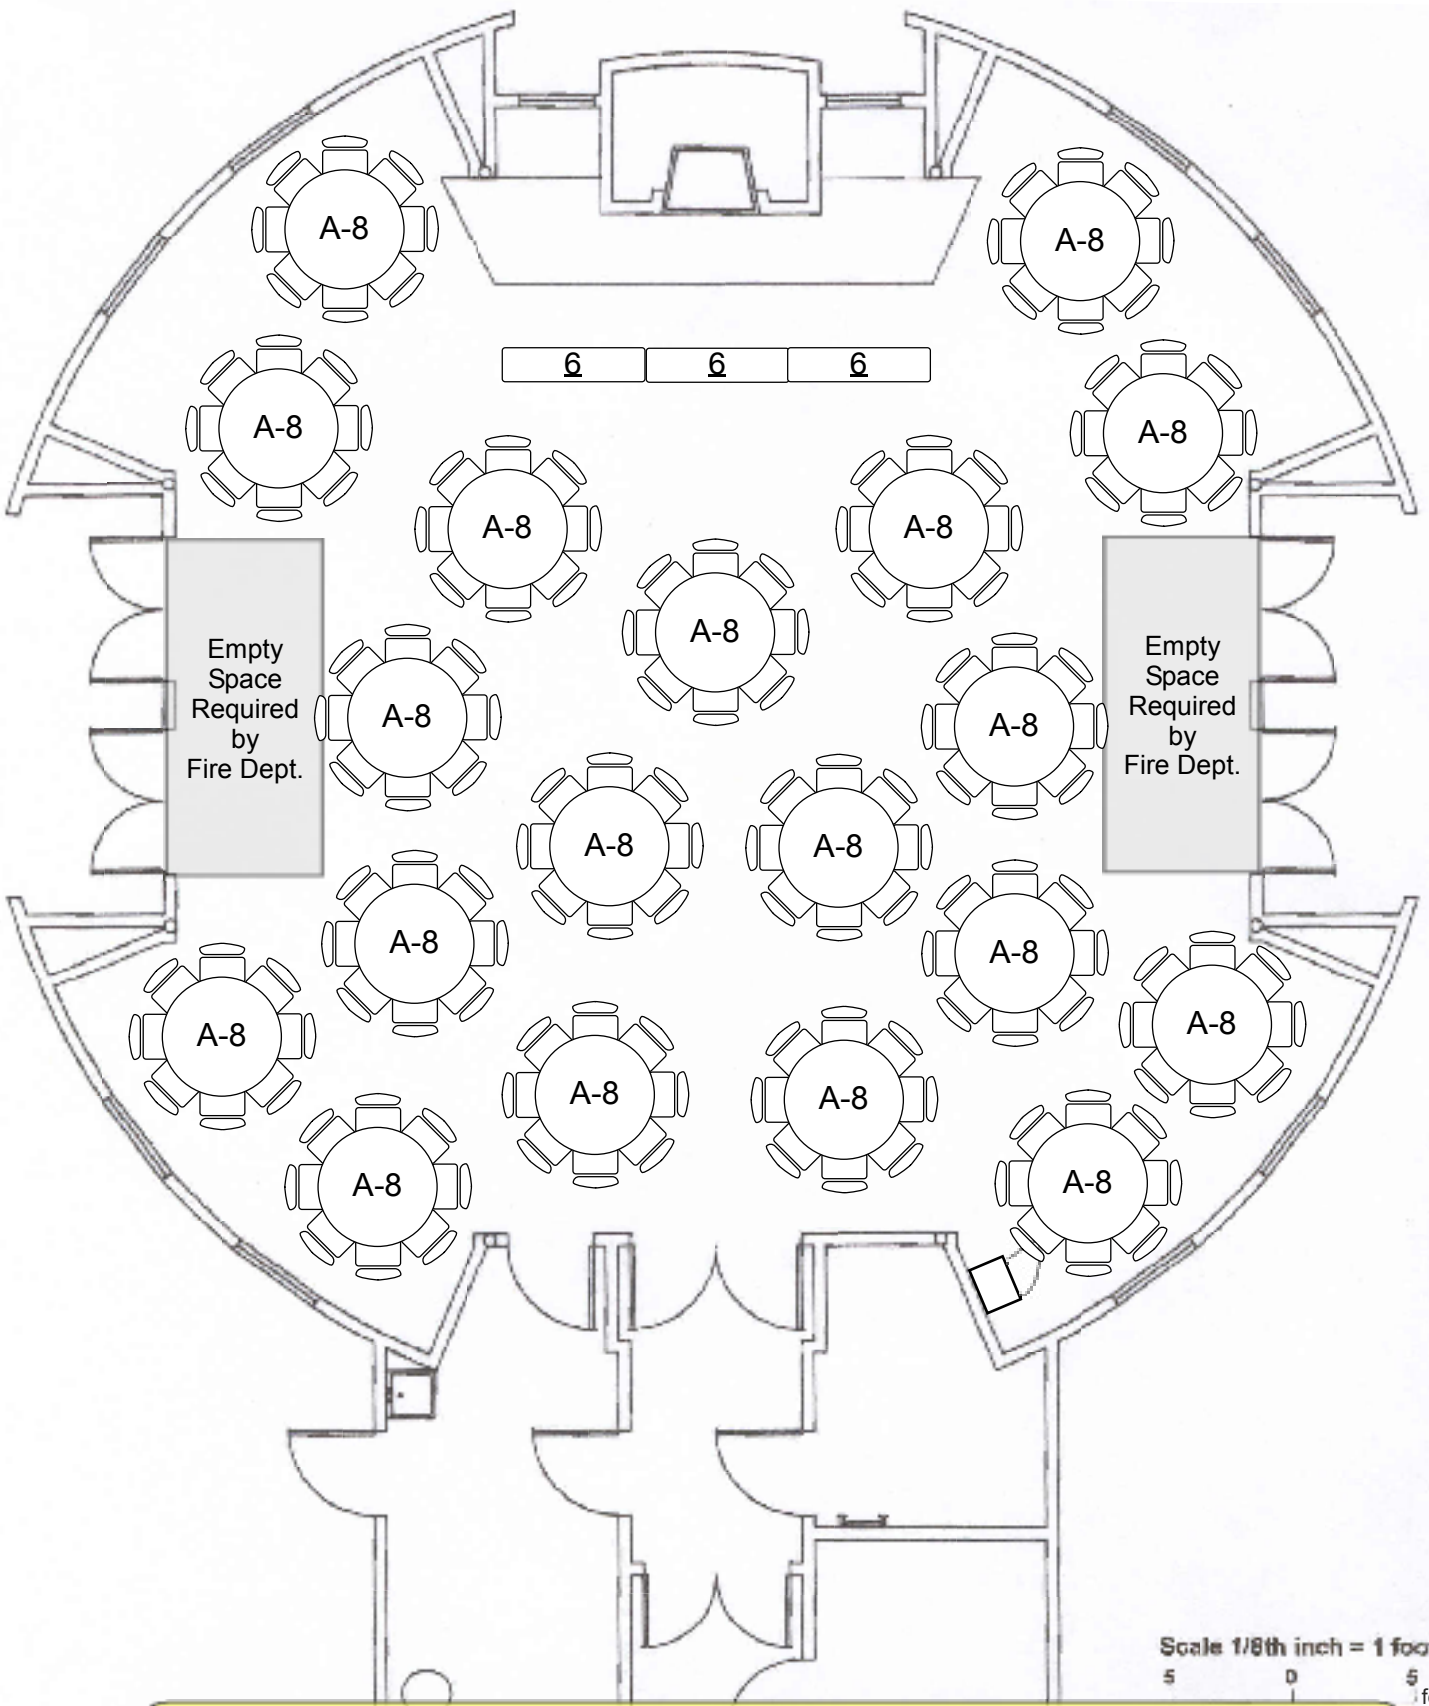

Empty Space Required by Fire Dept.

Empty Space Required by Fire Dept.

Scale 1/8th inch = 1 foot  
5 0 5 feet

AGR Room Classroom Style for 106

Empty Space Required by Fire Dept.

Empty Space Required by Fire Dept.

Scale 1/8th inch = 1 foot  
5 0 5 feet

**AGR Room Banquet Style for 152**

Empty Space Required by Fire Dept.

Empty Space Required by Fire Dept.

Scale 1/8th inch = 1 foot  
5 0 5 feet

AGR Room Lecture Style for 200

AGR ENTRANCE

LOBBY ENTRANCE

Alumni Center Patio

SCALE: 1 INCH = 13 FEET