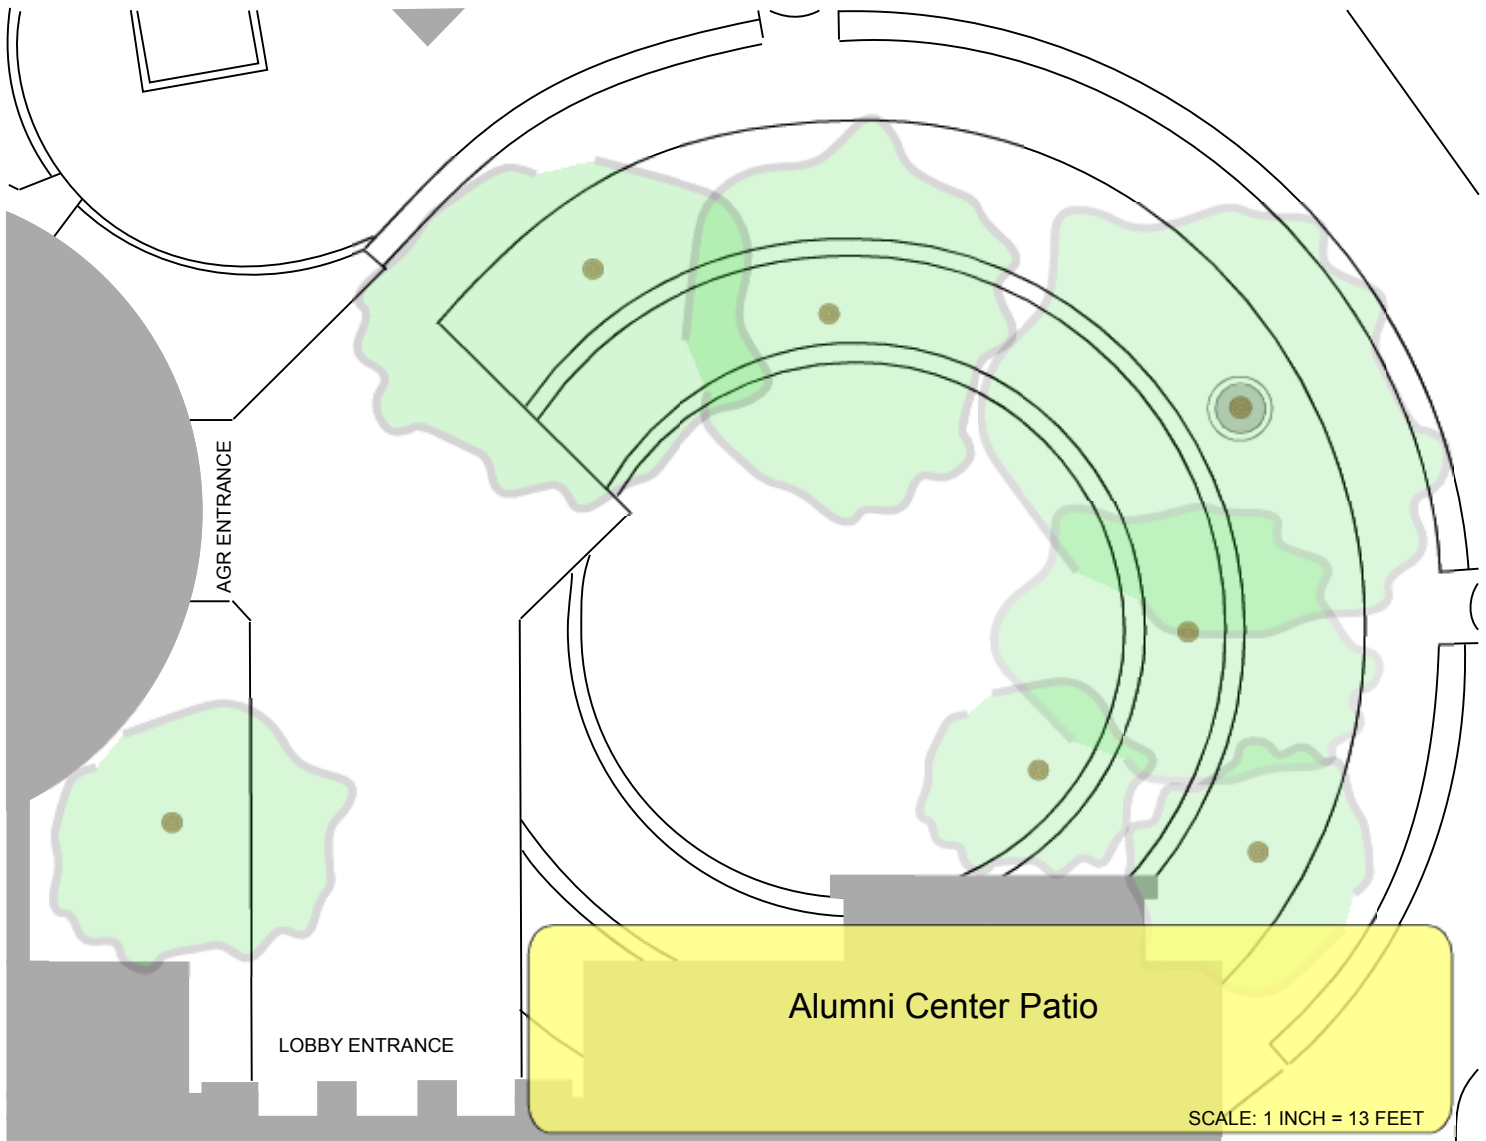

Empty Space Required by Fire Dept.

Empty Space Required by Fire Dept.

Scale 1/8th inch = 1 foot  
5 0 5 feet

AGR Room Classroom Style for 106

Empty Space Required by Fire Dept.

Empty Space Required by Fire Dept.

Scale 1/8th inch = 1 foot  
5 0 5 feet

**AGR Room Banquet Style for 152**

Empty Space Required by Fire Dept.

Empty Space Required by Fire Dept.

Scale 1/8th inch = 1 foot  
5 0 5 feet

AGR Room Lecture Style for 200

AGR ENTRANCE

LOBBY ENTRANCE

Alumni Center Patio

SCALE: 1 INCH = 13 FEET